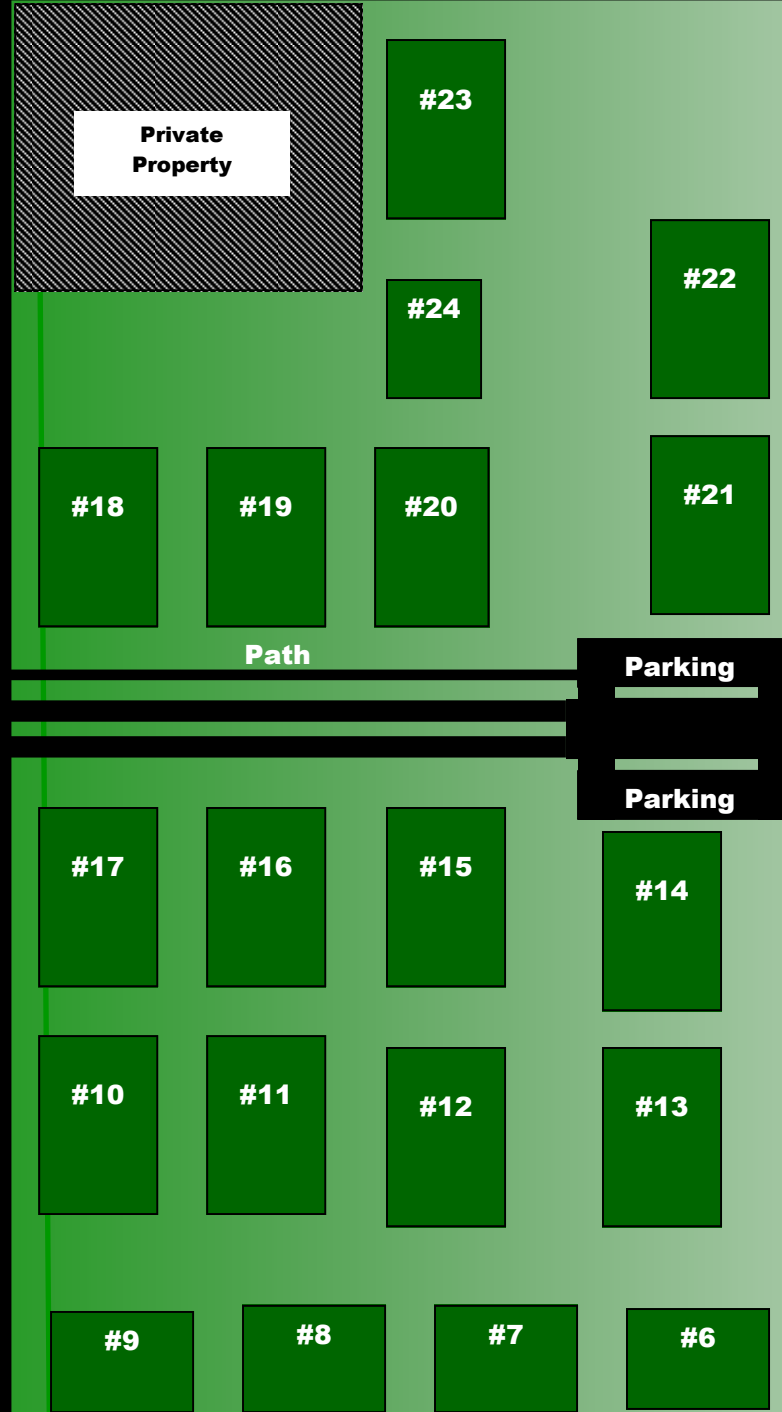

Sylvania Pacesetter Park
Legend
C—Concessions
R—Restrooms
S—Shelter

OHIO NORTH STATE CHAMPIONSHIPS